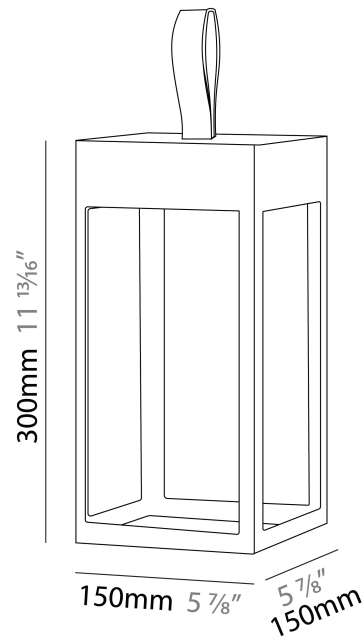

ETEREA 2.0 PORTABLE

E9B224-

base number   Finish
Options

1. To build a product code in our configurator select the specify button on the base model # product page
2. To build a manual product code on this datasheet choose from the options listed below in blue font and add the suffix to the base model #

GENERAL

Series: Eterea 2.0
Brand: Platek
Division: Exterior
Mounting Type: Portable
Mounting Location: Table
Subcategory: Battery Operated

PHYSICAL

Shape: Rectangle
Length (mm): 150
Length (in): 5 ⁷/₈
Width (mm): 150
Width (in): 5 ⁷/₈
Height (mm): 300
Height (in): 11 ¹³/₁₆
Light Distribution: Direct
Weight (kg): 1.8
Weight (lbs): 4
Screws: No visible screws
Diffuser: Frosted Methacrylate
Fixture Finish: [ANT](#) / [BLK](#) / [BRZ](#) / [COR](#) / [RSB](#) / [WHI](#)
Fixture Material: Stainless Steel
Cable Details: Supplied with one Micro USB power supply cable 1.2m in length
Upon Request: Bolt Down

ELECTRICAL

Lamp Type: LED
Input Wattage (W): 4.5
Total Output Wattage (W): 4.5
Dimming: Non-Dimmable
Input Voltage (V): 120

LED

Number of LEDs: 1
Color Temperature (°K): 3000
Max. Delivered Lumen (lm): 275
Nominal Lumen (lm): 450
CRI: >90 CRI
Lamp Life (hrs): 60000

OPTICAL

Optic°: 100

RATINGS AND CERTIFICATIONS

Certified By: Certified for North American Standards
IP rating: IP65
IK Rating: IK07
Bug Rating: B0 U0 G0

PROJECT _____
TYPE _____
SPECIFIER _____
QUANTITY _____
DATE _____