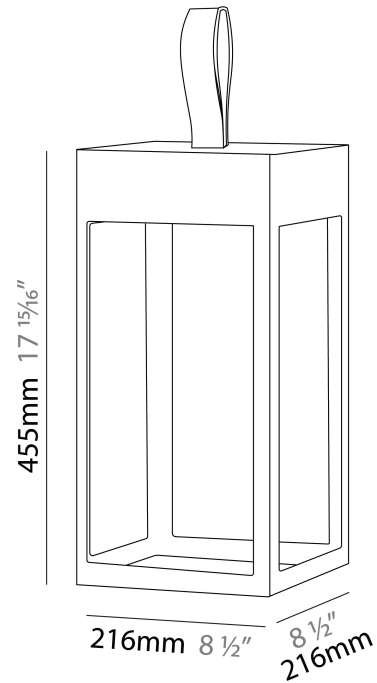

PROJECT	_____
TYPE	_____
SPECIFIER	_____
QUANTITY	_____
DATE	_____

ETEREA 2.0 PORTABLE

E9B268-

base number   Finish
Options

1. To build a product code in our configurator select the specify button on the base model # product page
2. To build a manual product code on this datasheet choose from the options listed below in blue font and add the suffix to the base model #

GENERAL

Series: Eterea 2.0
Brand: Platek
Division: Exterior
Mounting Type: Portable
Mounting Location: Table
Subcategory: Battery Operated

PHYSICAL

Shape: Rectangle
Length (mm): 216
Length (in): 8 1/2
Width (mm): 216
Width (in): 8 1/2
Height (mm): 455
Height (in): 17 15/16
Light Distribution: Direct
Weight (kg): 2.80
Weight (lbs): 6.17
Screws: No visible screws
Diffuser: Frosted Methacrylate
Fixture Finish: [ANT](#) / [BLK](#) / [BRZ](#) / [COR](#) / [RSB](#) / [WHI](#)
Fixture Material: Stainless Steel
Cable Details: Supplied with one Micro USB power supply cable 1.2m in length
Upon Request: Bolt Down

ELECTRICAL

Lamp Type: LED
Input Wattage (W): 4.5
Total Output Wattage (W): 4.5
Dimming: Non-Dimmable
Input Voltage (V): 120

LED

Number of LEDs: 1
Color Temperature (°K): 3000
Max. Delivered Lumen (lm): 275
Nominal Lumen (lm): 450
CRI: >90 CRI
Lamp Life (hrs): 60000

OPTICAL

Optic°: 100

RATINGS AND CERTIFICATIONS

Certified By: Certified for North American Standards
IP rating: IP65
IK Rating: IK07
Bug Rating: B0 U0 G0