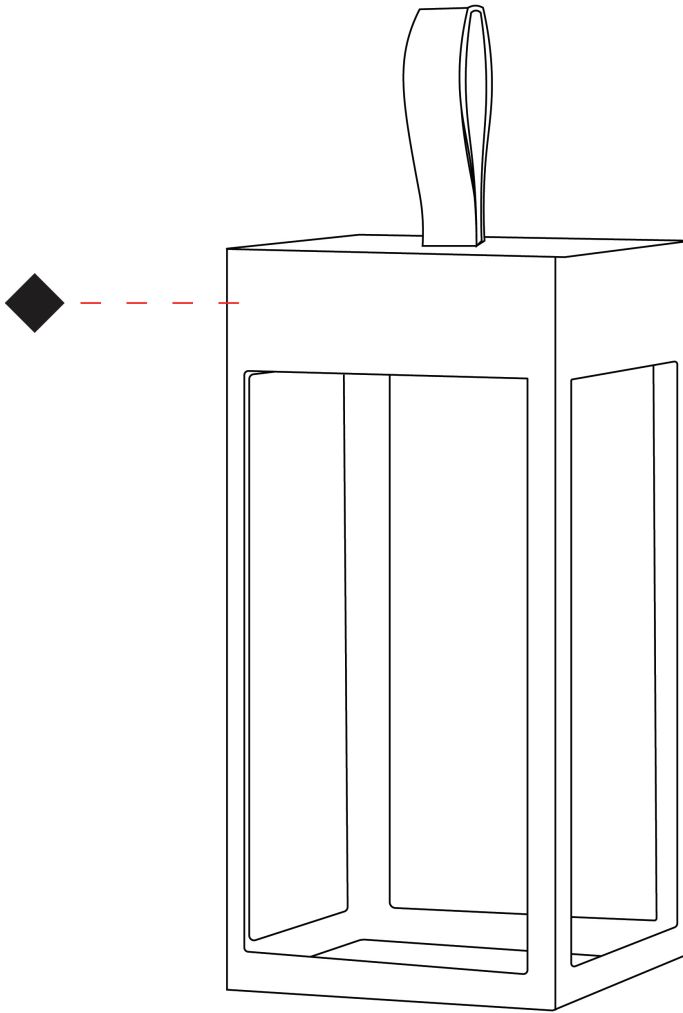

E9B268-

PROJECT

TYPE

SPECIFIER

QUANTITY

DATE

E